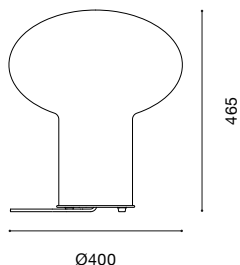

Type
Table Light